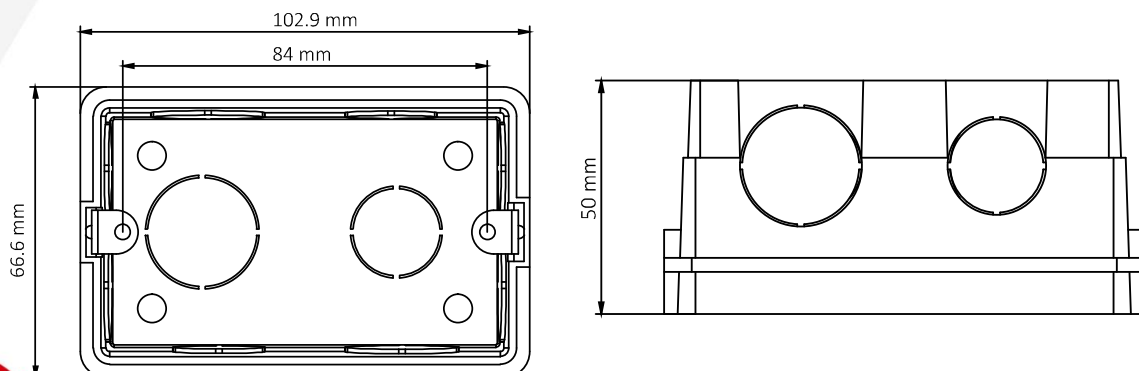

DS-KAB118 Gang Box

Features and Notes

- Convenient design available for indoor station wall mounting
- Made of the insulating material

Available Model

DS-KAB118

Specifications

Parameter	Model	DS-KAB118
Material		PVC
Color		Black
Working temperature		-5° C to +60° C (23° F to 140° F)
Working humidity		10% to 90%
Dimension (L x W x H)		102.9 mm × 66.6 mm × 50 mm (0.34" × 0.22" × 0.16")

Dimension