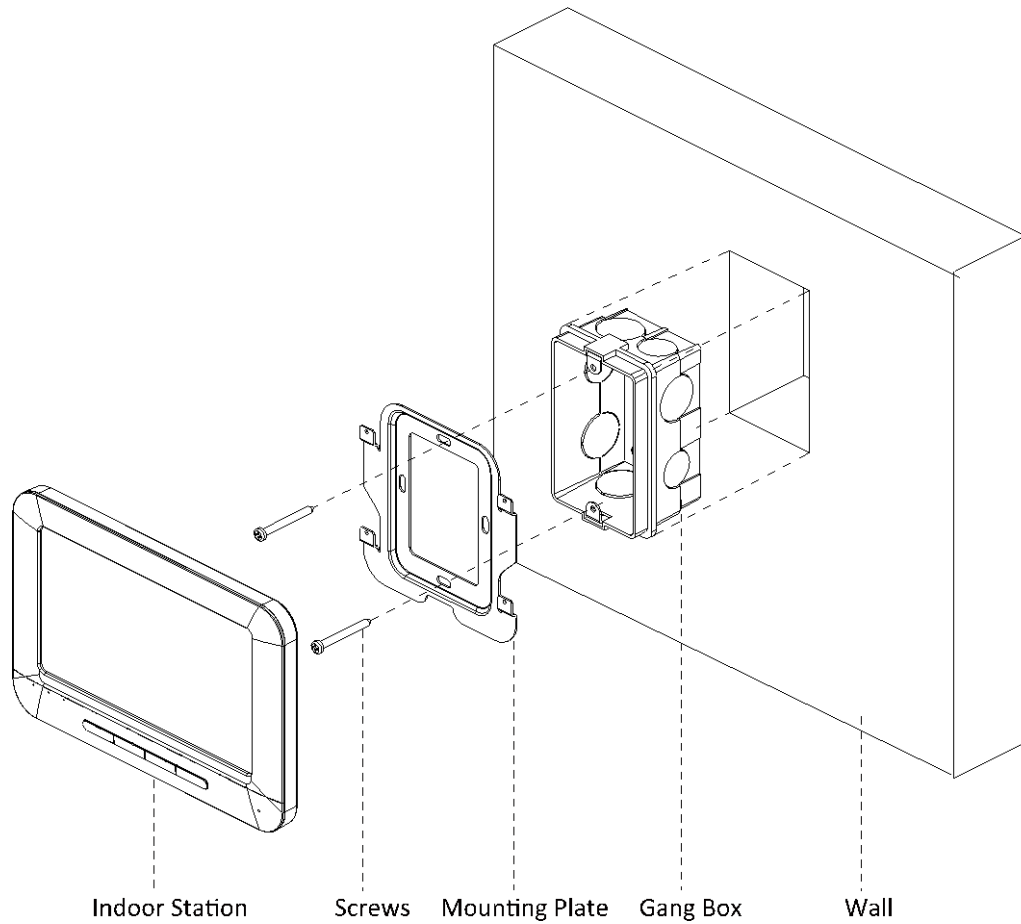

Installation